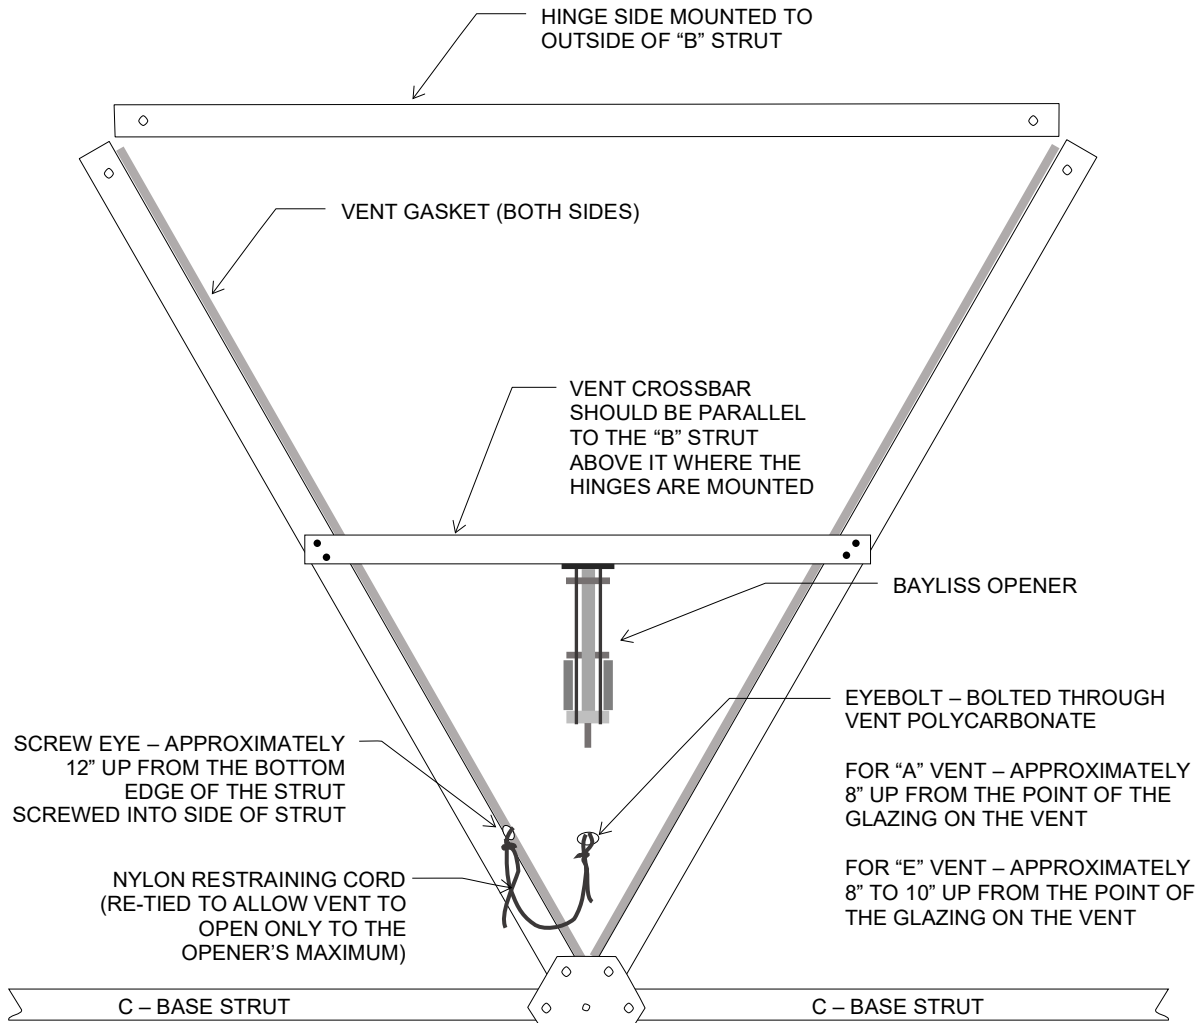

# 26' GROWING DOME VENT COMPONENTS STAGE 2

## VIEW OF BOTTOM VENT FROM INSIDE OF DOME

"E" VENT SHOWN

DRAWINGS NOT TO SCALE