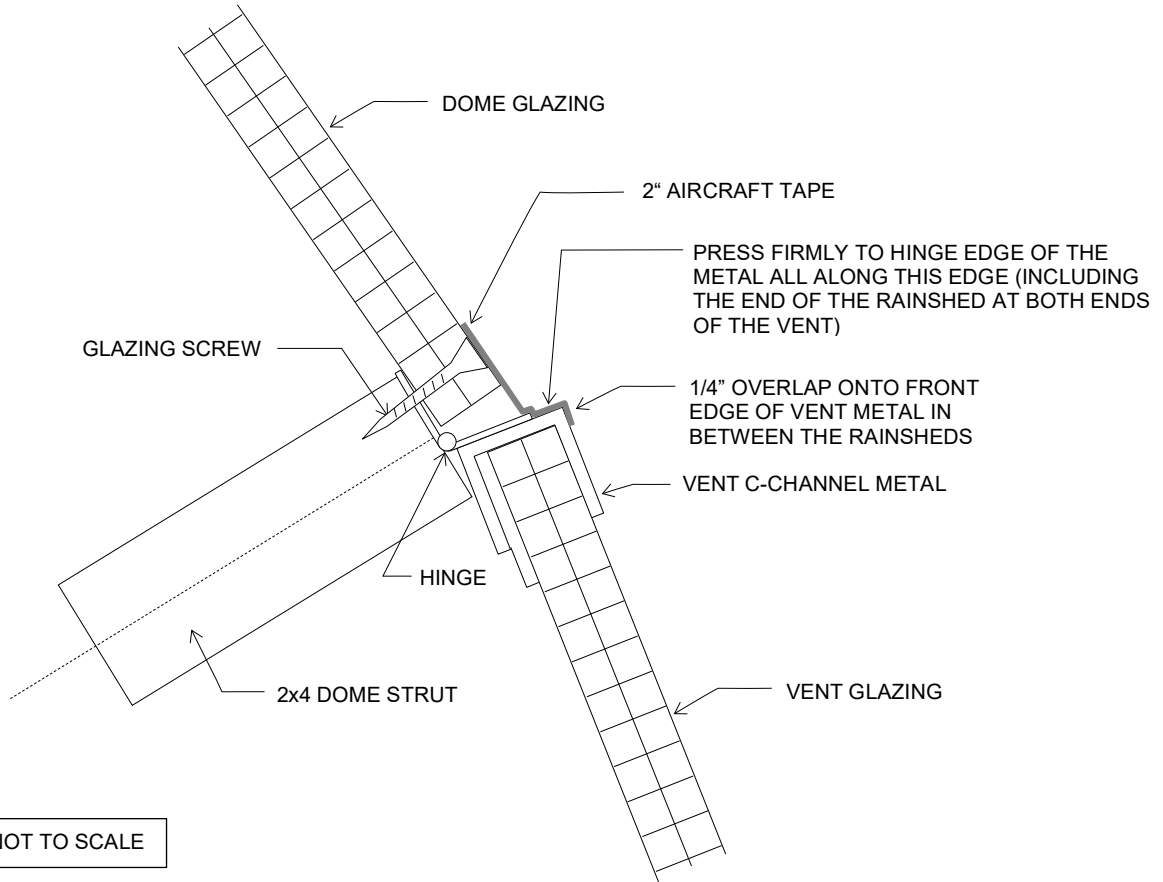

# 26' GROWING DOME TAPING THE VENTS

## CROSS SECTION OF VENT HINGE EDGE SHOWING TAPE

DRAWINGS NOT TO SCALE

## DETAILS OF VENT HINGE EDGE SHOWING ADDITIONAL TAPE REQUIRED ON TOP VENTS ONLY

IT IS IMPORTANT TO TAPE THE VENT HINGE SIDE WHEN THE VENT IS IN THE FULLY CLOSED POSITION