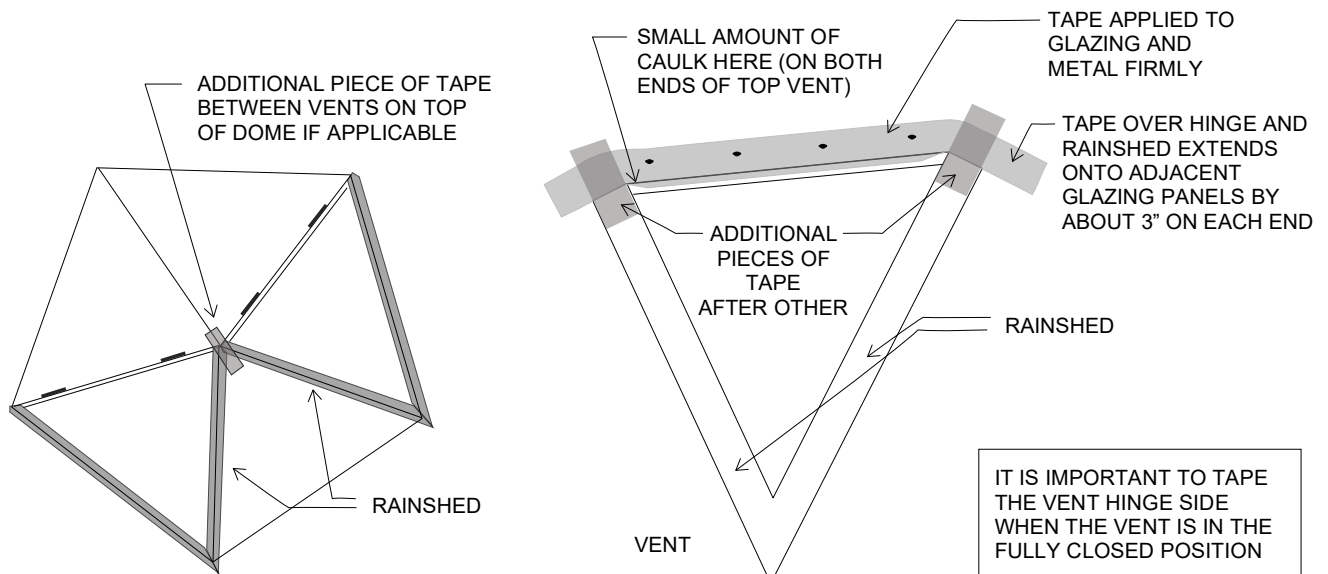

# 26' GROWING DOME TAPING THE VENTS

## CROSS SECTION OF VENT HINGE EDGE SHOWING TAPE

DRAWINGS NOT TO SCALE

## DETAILS OF VENT HINGE EDGE SHOWING ADDITIONAL TAPE REQUIRED ON TOP VENTS ONLY

IT IS IMPORTANT TO TAPE THE VENT HINGE SIDE WHEN THE VENT IS IN THE FULLY CLOSED POSITION