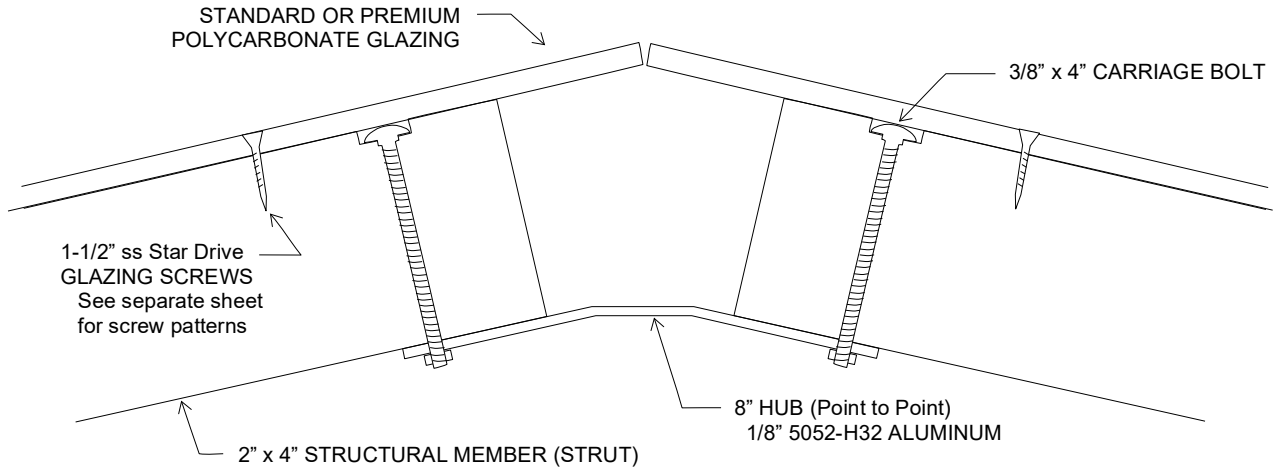

26' GROWING DOME HUB SYSTEM

CROSS SECTION

INSIDE VIEW