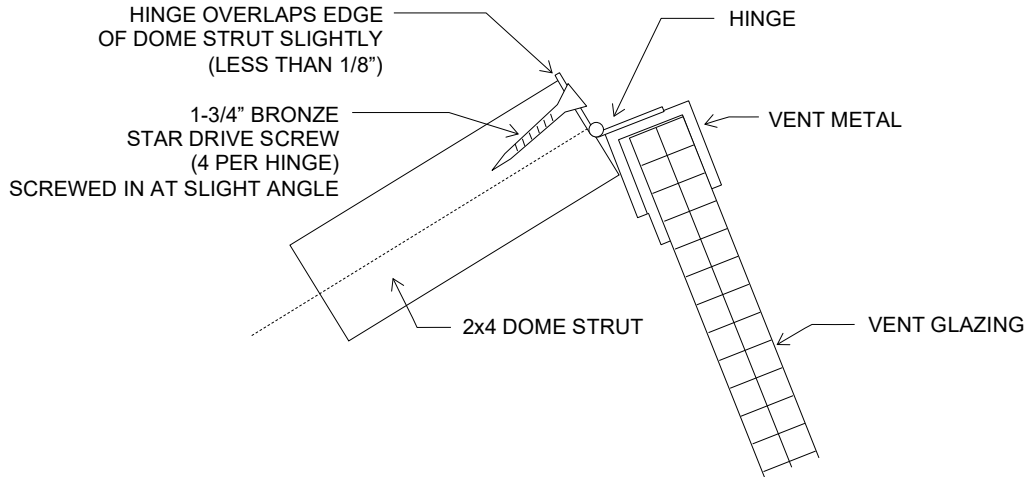

26' GROWING DOME VENT COMPONENTS STAGE 1

PLACEMENT OF HINGE SIDE OF VENT

VIEW OF BOTTOM "E" VENT FROM INSIDE DOME

DRAWINGS NOT TO SCALE