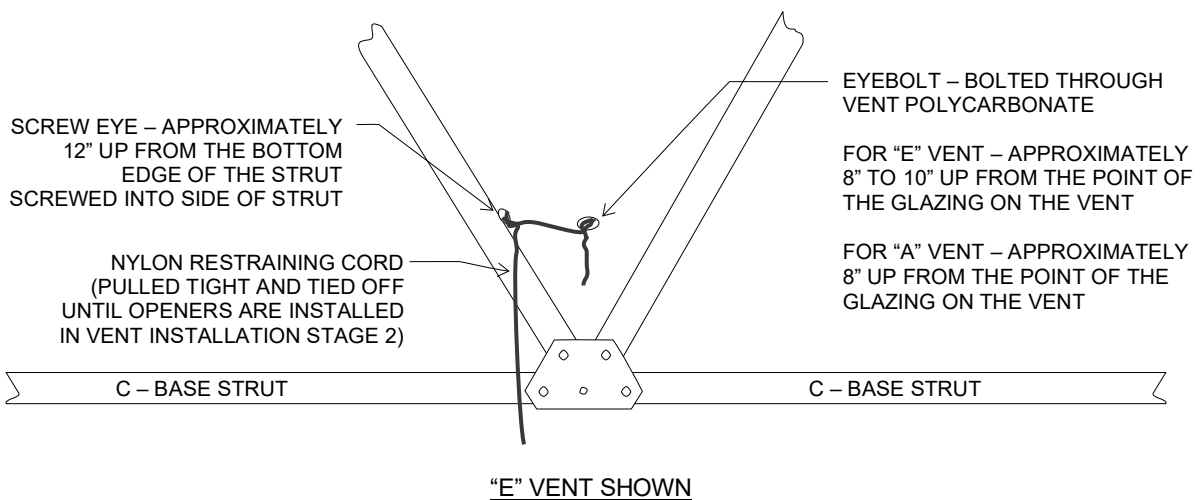

26' GROWING DOME VENT COMPONENTS STAGE 1

PLACEMENT OF HINGE SIDE OF VENT

VIEW OF BOTTOM "E" VENT FROM INSIDE DOME

DRAWINGS NOT TO SCALE